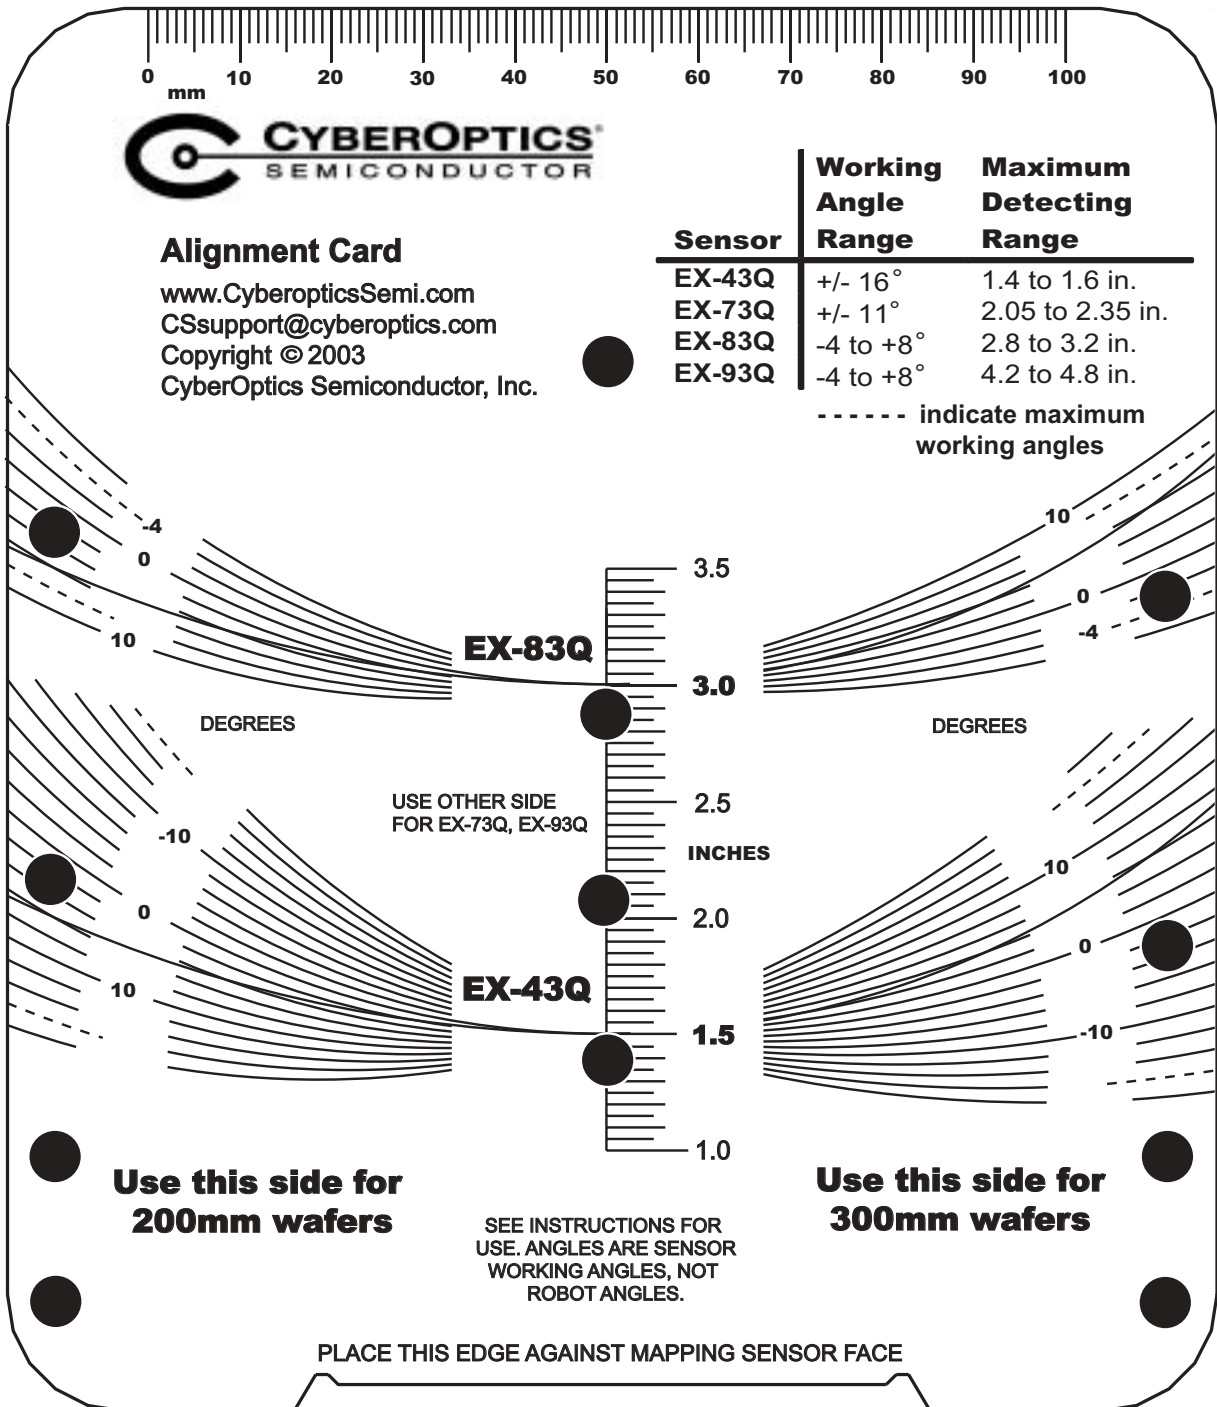

Alignment Card

For use with EX-43Q, EX-73Q, EX083Q, EX093Q

May also be used with legacy EX sensors.

Alignment Card Front:

Alignment Card Back: